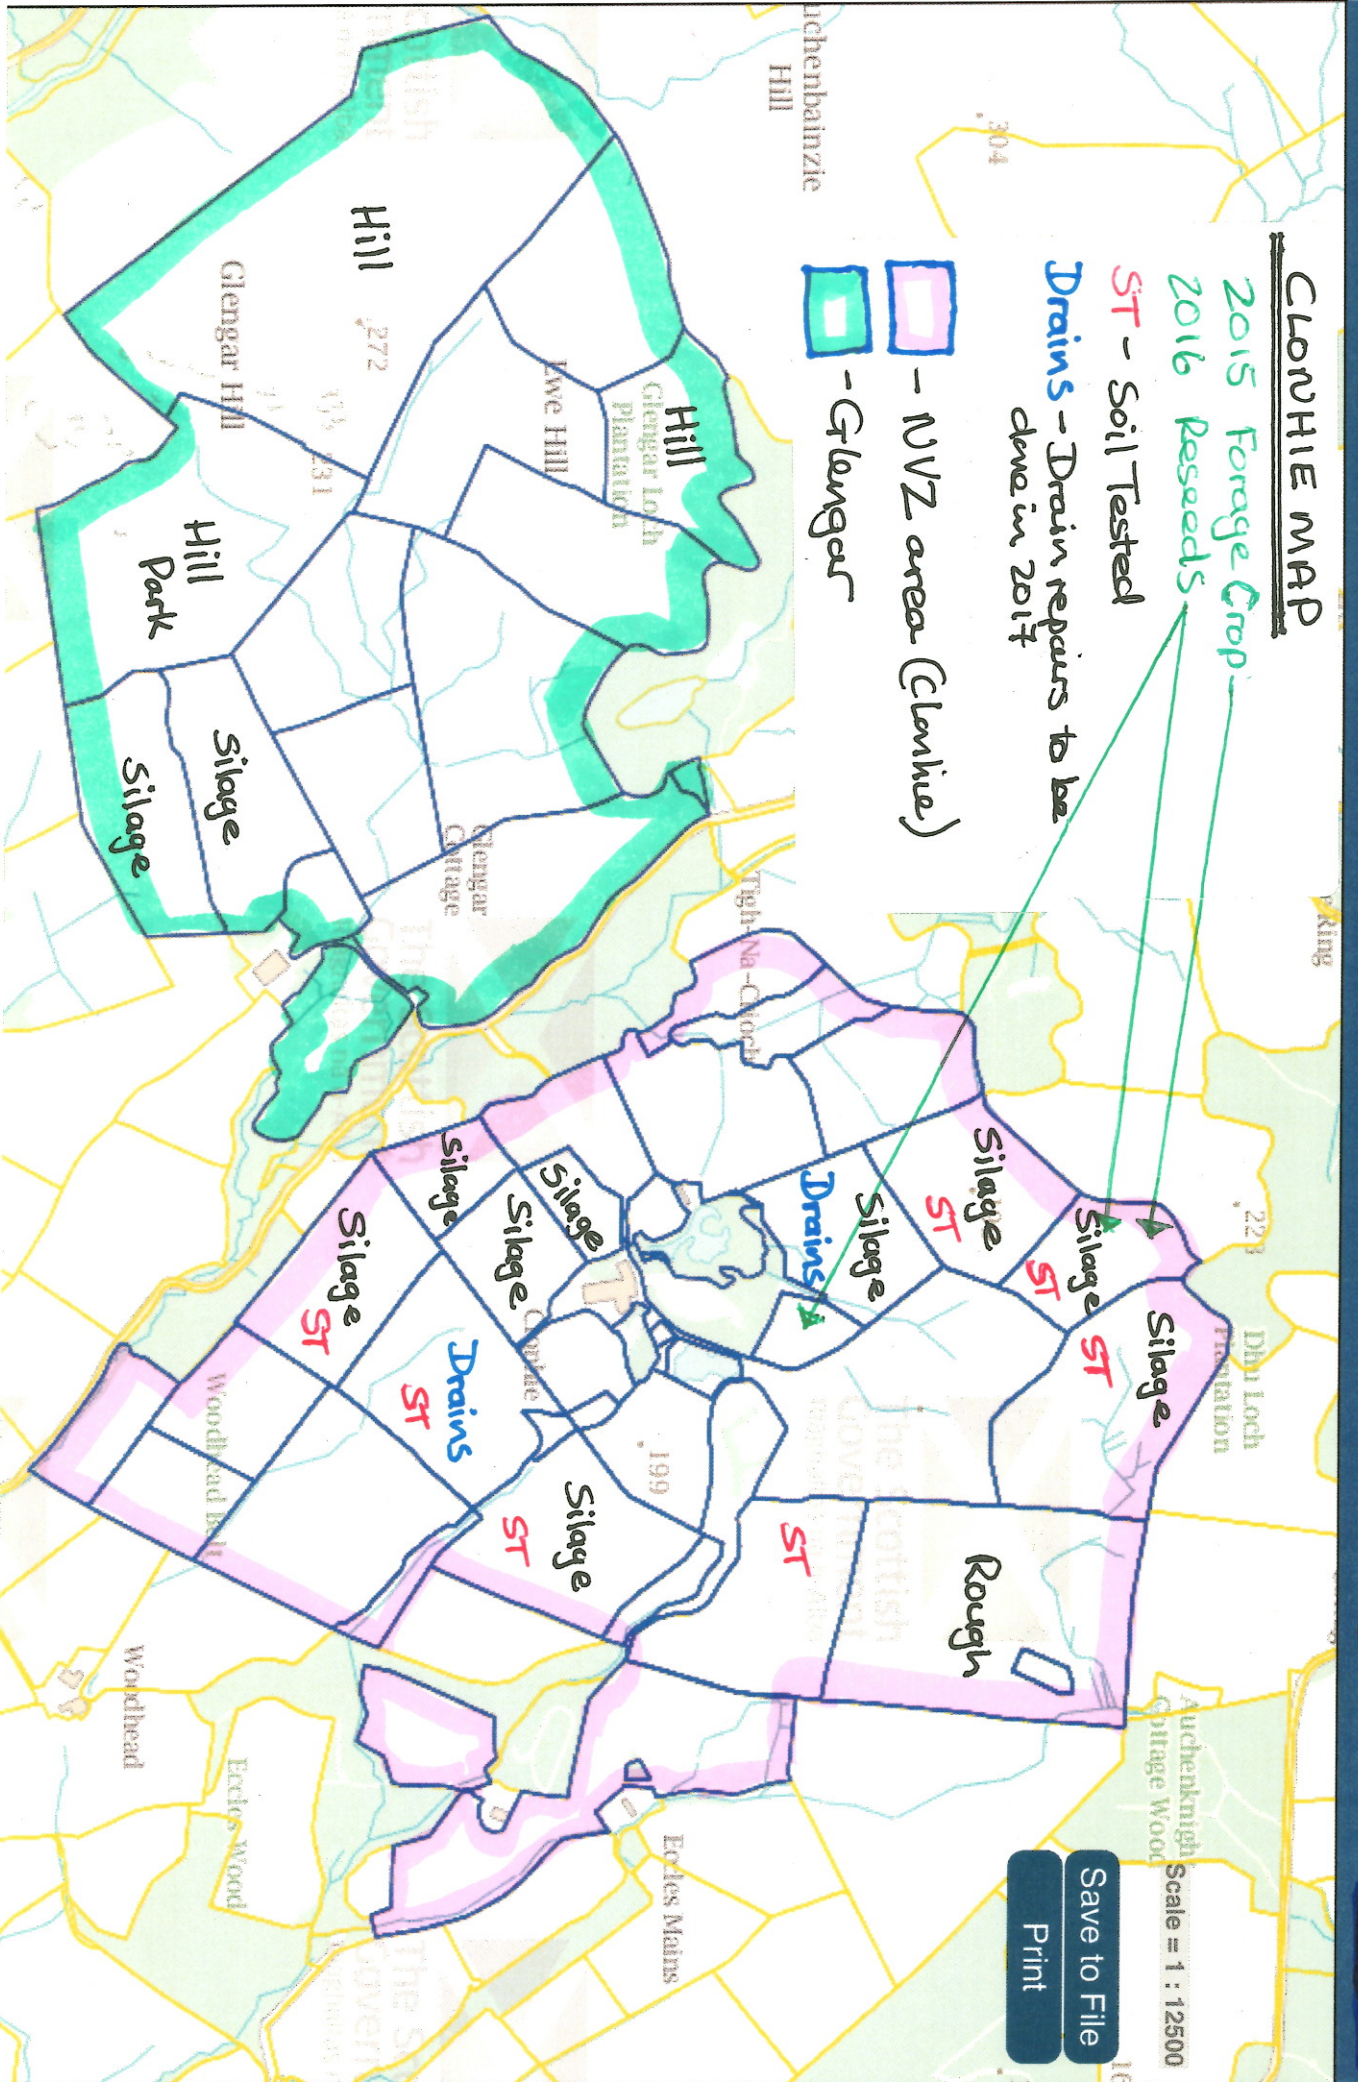

CLOWHIE MAP

2015 Forage Crop

2016 Reseeds

ST - Soil Tested

Drains - Drain repairs to be done in 2017

- NVZ area (Clowhie)
- Glangar

Save to File
Print